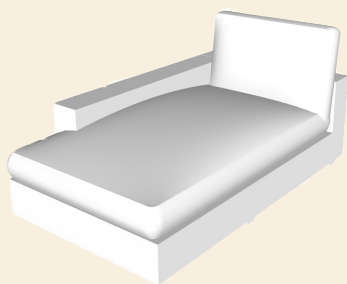

# Annabelle

Dimensions in cm

Without lumbar cushions

E80: 80x100  
E90: 90x100  
E100: 100x100

2ZA: 160x100  
2.5ZA: 180x100  
3ZA: 200x100

EL/ER 80: 103x100  
EL/ER 90: 113x100  
EL/ER 100: 123x100

2 AL/AR: 183x100  
2.5 AL/AR: 203x100  
3 AL/AR: 223x100

1.5: 146x100

2: 206x100  
2.5: 226x100  
3: 246x100

C100  
100x100

LCH80 L/R  
175x103

LCH L/R  
175x123

# Annabelle

Dimensions in cm

Without lumbar cushions

OTM L/R  
220x100

Divan L/R  
220x123

OTT L/R  
135x100

LCH Curve L/R  
145x145

TT  
35x100