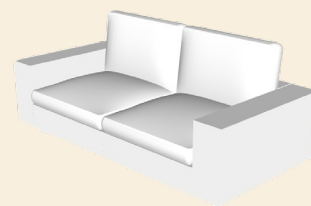

# Annabelle

Dimensions in cm

Without lumbar cushions

E80: 80x100  
E90: 90x100  
E100: 100x100

2ZA: 160x100  
2.5ZA: 180x100  
3ZA: 200x100

EL/ER 80: 103x100  
EL/ER 90: 113x100  
EL/ER 100: 123x100

2 AL/AR: 183x100  
2.5 AL/AR: 203x100  
3 AL/AR: 223x100

1.5: 146x100

2: 206x100  
2.5: 226x100  
3: 246x100

C100  
100x100

LCH80 L/R  
175x103

LCH L/R  
175x123

# Annabelle

Dimensions in cm

Without lumbar cushions

OTM L/R  
220x100

Divan L/R  
220x123

OTT L/R  
135x100

LCH Curve L/R  
145x145

TT  
35x100

# Annabelle

Dimensions in cm

With lumbar cushions

EX80: 80x110  
EX90: 90x110  
EX100: 100x110

2XZA: 160x110  
2.5XZA: 180x110  
3XZA: 200x110

ELX/ERX 80: 103x110  
ELX/ERX 90: 113x110  
ELX /ERX 100: 123x110