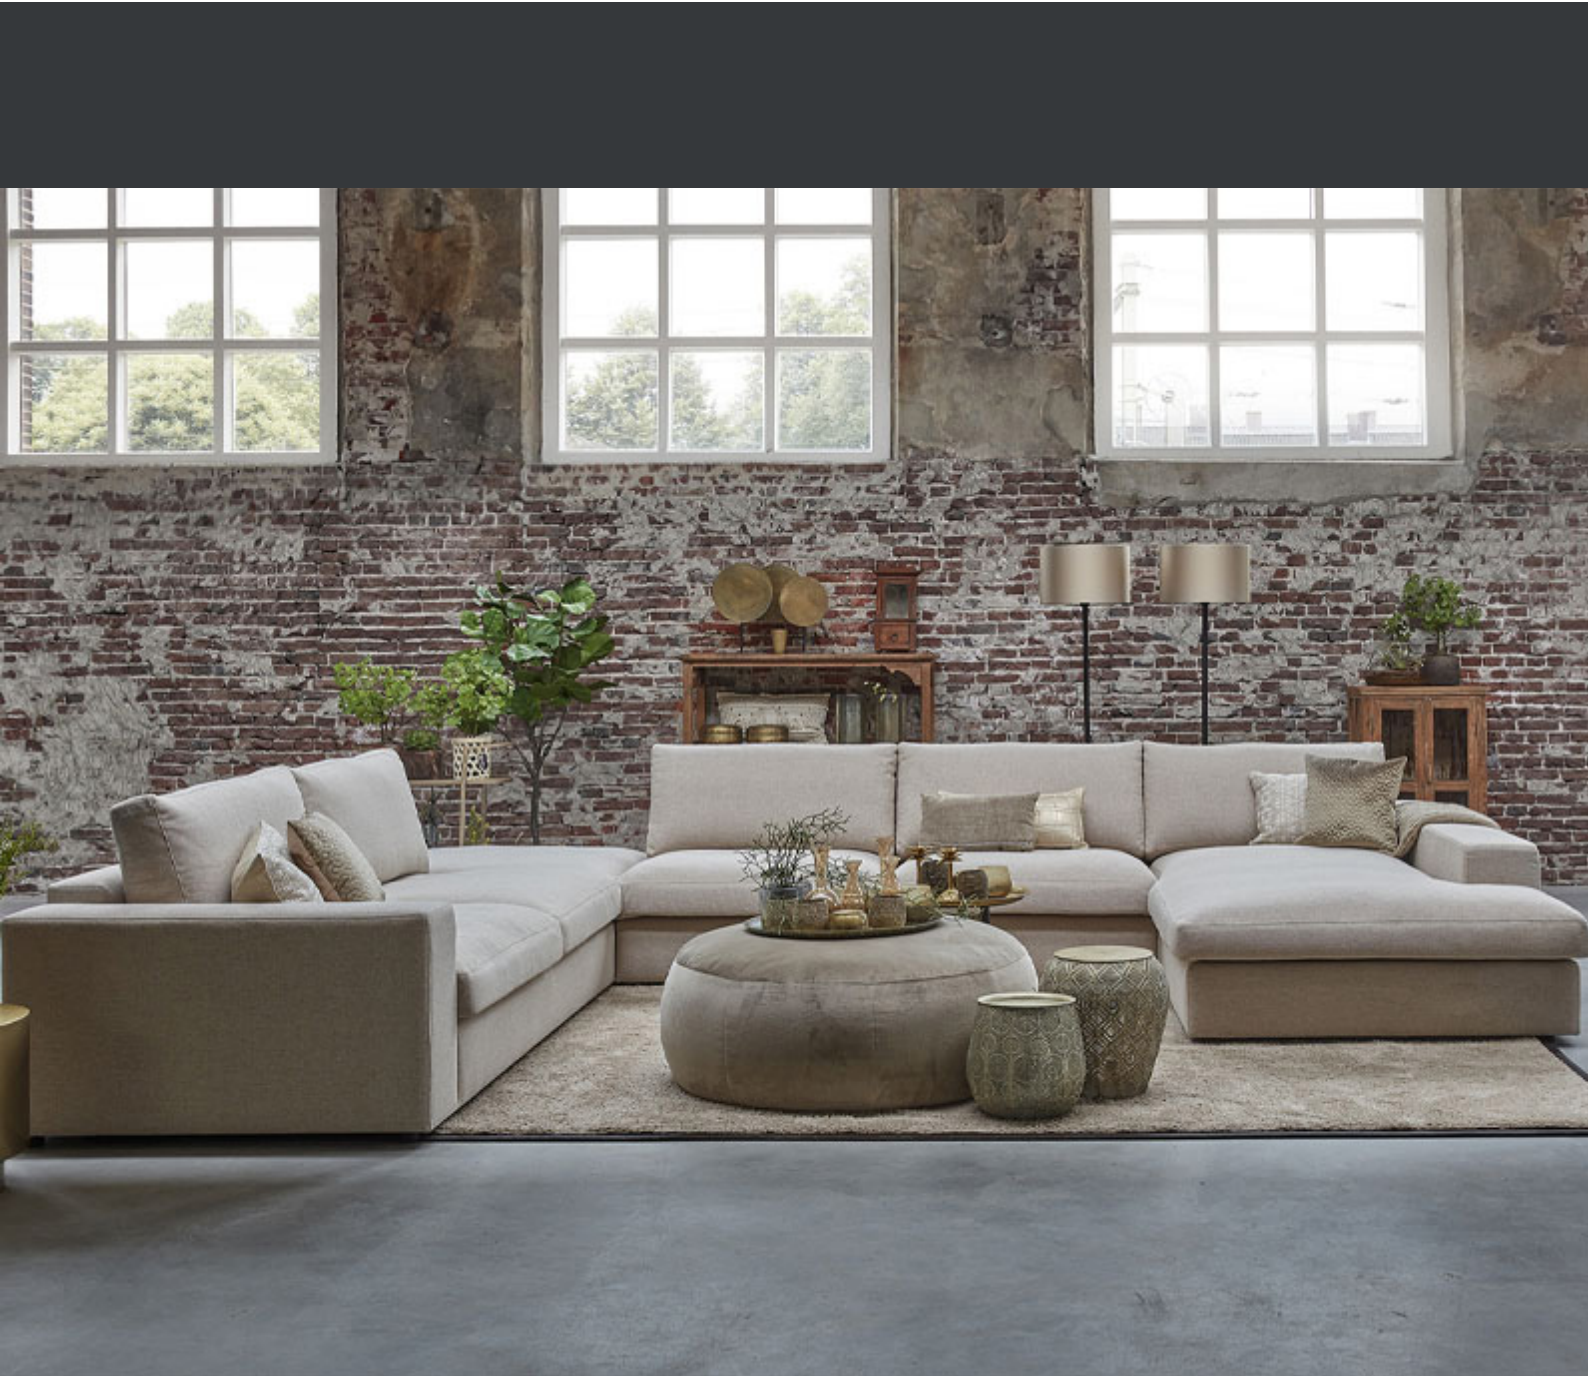

Victoria

Elements overview