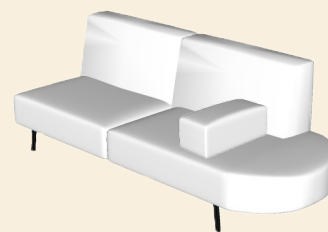

Arielle

Elements overview

Arielle

Dimensions in cm

AL160 / AR160
195x90

AL180 / AR180
215x90

AL200 / AR200
235x90

C100
90x90

OTM L/R
210x90

Extra arm
45x20x17

Hocker H70
100x70