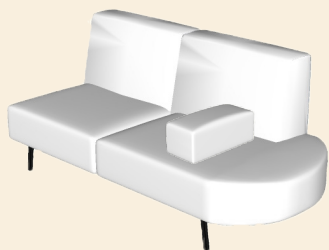

Arielle

Elements overview

Arielle

Dimensions in cm

AL160 / AR160
195x90

AL180 / AR180
215x90

AL200 / AR200
235x90

C100
90x90

OTM L/R
210x90

Extra arm
45x20x17

Hocker H70
100x70