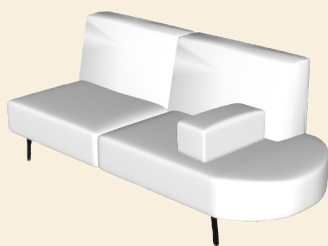

Arielle

Elements overview

Arielle

Dimensions in cm

AL160 / AR160
195x90

AL180 / AR180
215x90

AL200 / AR200
235x90

C100
90x90

OTM L/R
210x90

Extra arm
45x20x17

Hocker H70
100x70