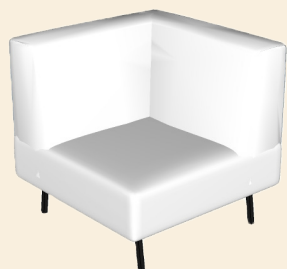

Arielle

Elements overview

Arielle

Dimensions in cm

AL160 / AR160
195x90

AL180 / AR180
215x90

AL200 / AR200
235x90

C100
90x90

OTM L/R
210x90

Extra arm
45x20x17

Hocker H70
100x70