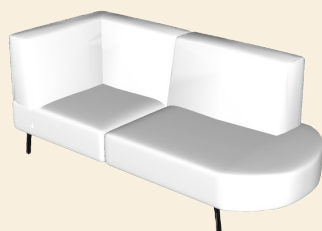

Arielle

Elements overview

Arielle

Dimensions in cm

AL160 / AR160
195x90

AL180 / AR180
215x90

AL200 / AR200
235x90

C100
90x90

OTM L/R
210x90

Extra arm
45x20x17

Hocker H70
100x70