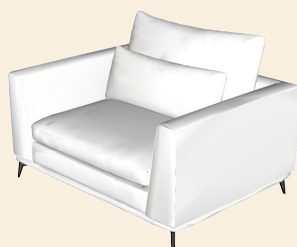

Carmen

Elements overview

Carmen

Dimensions in cm

Without lumbar cushions

E80: 80x100
E90: 90x100
E100: 100x100

2ZA: 160x100
2.5ZA: 180x100
3ZA: 200x100

EL/ER 80: 103x100
EL/ER 90: 113x100
EL/ER 100: 123x100

OTT L/R
135X100

LCH80 L/R
175X103

LCH L/R
175X123

TT
35X100

TT L/R
35X100

Carmen

Dimensions in cm

With lumbar cushions

EX80: 80x110
EX90: 90x110
EX100: 100x110

2XZA: 160x110
2.5XZA: 180x110
3XZA: 200x110

ELX/ERX 80: 103x110
ELX/ERX 90: 113x110
ELX /ERX 100: 123x110

2 ALX/ARX :183x110
2.5 ALX/ARX: 203x110
3 ALX/ARX: 223x110

1.5X: 146x110

2X: 206x110
2.5X: 226x110
3X: 246x110

C110
110x110

Carmen

Dimensions in cm

With lumbar cushions

OTM XL/XR
220x110

OTT L/R
135x110